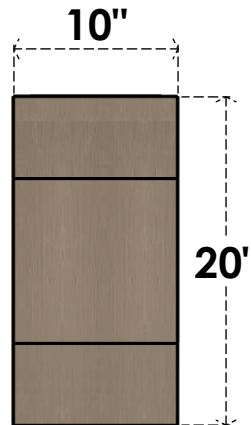

## ITEM NUMBER: CORU10X20X20CLERCPR

10"W X 20"D X 20"H SERIES 1 CLASSIC CLEMMONS ROUGH CEDAR  
TIMBERTHANE FAUX WOOD CORBEL, PRIMED

**SIDE PROFILE**

**FRONT PROFILE**

**ISOMETRIC**

EKENA MILLWORK  
2300 WEST MAIN ST.  
CLARKSVILLE, TX 75426  
TOLL FREE: 866-607-0453  
WWW.EKENAMILLWORK.COM

NOTES

1. INSTALLATION TO BE COMPLETED IN ACCORDANCE WITH MANUFACTURER'S SPECIFICATIONS.
2. DRAWING MAY NOT BE TO SCALE
3. THIS DRAWING IS INTENDED FOR DESIGN AND PLANNING PURPOSES ONLY.
4. ALL INFORMATION CONTAINED HEREIN WAS CURRENT AT THE TIME OF DEVELOPMENT BUT MUST BE REVIEWED AND APPROVED BY THE PRODUCT MANUFACTURER TO BE CONSIDERED ACCURATE.
5. TIMBERTHANE ARCHITECTURAL PRODUCTS ARE MADE FROM HIGH DENSITY URETHANE AND COME FACTORY PRIMED