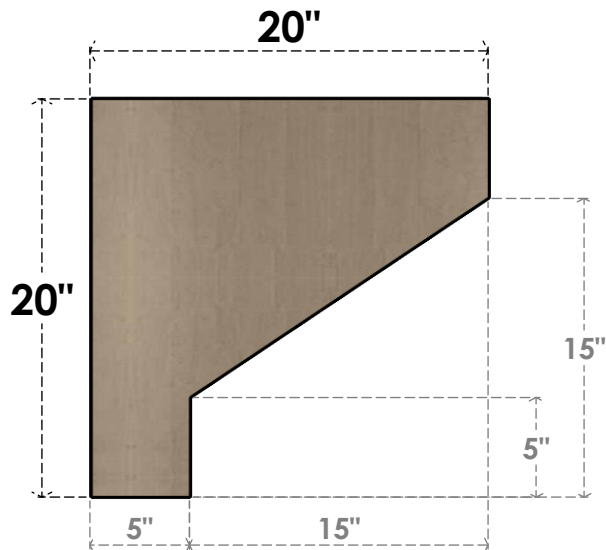

## ITEM NUMBER: CORU10X20X20CLERCPR

10"W X 20"D X 20"H SERIES 1 CLASSIC CLEMMONS ROUGH CEDAR  
TIMBERTHANE FAUX WOOD CORBEL, PRIMED

**SIDE PROFILE**

**FRONT PROFILE**

**ISOMETRIC**

EKENA MILLWORK  
2300 WEST MAIN ST.  
CLARKSVILLE, TX 75426  
TOLL FREE: 866-607-0453  
WWW.EKENAMILLWORK.COM

NOTES

1. INSTALLATION TO BE COMPLETED IN ACCORDANCE WITH MANUFACTURER'S SPECIFICATIONS.
2. DRAWING MAY NOT BE TO SCALE
3. THIS DRAWING IS INTENDED FOR DESIGN AND PLANNING PURPOSES ONLY.
4. ALL INFORMATION CONTAINED HEREIN WAS CURRENT AT THE TIME OF DEVELOPMENT BUT MUST BE REVIEWED AND APPROVED BY THE PRODUCT MANUFACTURER TO BE CONSIDERED ACCURATE.
5. TIMBERTHANE ARCHITECTURAL PRODUCTS ARE MADE FROM HIGH DENSITY URETHANE AND COME FACTORY PRIMED