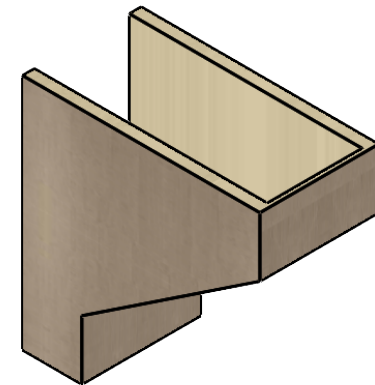

## ITEM NUMBER: CORU10X20X20CLERCPR

10"W X 20"D X 20"H SERIES 1 CLASSIC CLEMMONS ROUGH CEDAR  
TIMBERTHANE FAUX WOOD CORBEL, PRIMED

**SIDE PROFILE**

**FRONT PROFILE**

**ISOMETRIC**

EKENA MILLWORK  
2300 WEST MAIN ST.  
CLARKSVILLE, TX 75426  
TOLL FREE: 866-607-0453  
WWW.EKENAMILLWORK.COM

NOTES

1. INSTALLATION TO BE COMPLETED IN ACCORDANCE WITH MANUFACTURER'S SPECIFICATIONS.
2. DRAWING MAY NOT BE TO SCALE
3. THIS DRAWING IS INTENDED FOR DESIGN AND PLANNING PURPOSES ONLY.
4. ALL INFORMATION CONTAINED HEREIN WAS CURRENT AT THE TIME OF DEVELOPMENT BUT MUST BE REVIEWED AND APPROVED BY THE PRODUCT MANUFACTURER TO BE CONSIDERED ACCURATE.
5. TIMBERTHANE ARCHITECTURAL PRODUCTS ARE MADE FROM HIGH DENSITY URETHANE AND COME FACTORY PRIMED